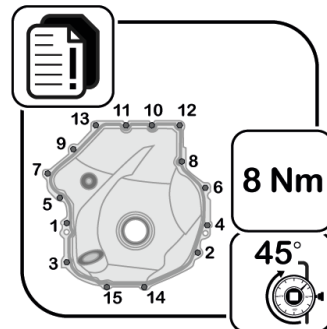

TSI 01/2019

Expert assembly: Housing Cover, crankcase suitably for Volkswagen

231.851 | 886.650

For the optimal sealing we recommend Dirko™ grey 510.030

ElringKlinger AG | Division Aftermarket

Max-Eyth-Straße 2 | D-72581 Dettingen/Erms