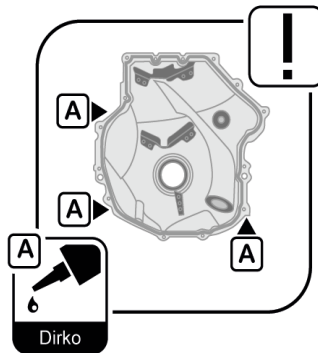

TSI 01/2019

Expert assembly: Housing Cover, crankcase suitably for Volkswagen

231.851 | 886.650

For the optimal sealing we recommend Dirko™ grey 510.030

ElringKlinger AG | Division Aftermarket

Max-Eyth-Straße 2 | D-72581 Dettingen/Erms