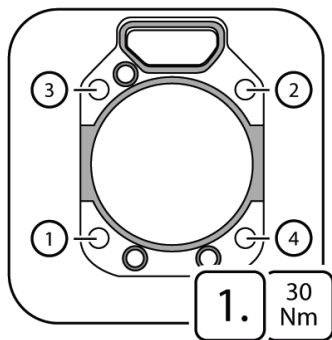

TSI 01/2018

Professional installation cylinder-head gasket

Fendt | MWM

893.278

ElringKlinger AG | Division Aftermarket

Max-Eyth-Straße 2 | D-72581 Dettingen/Erms

Fon +49 7123 724-799 | Fax +49 7123 724-798

service@elring.de | www.elring.com