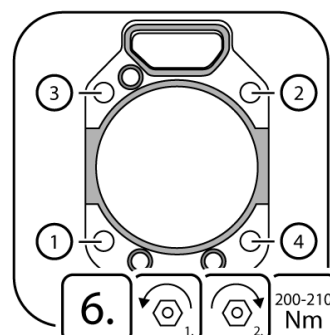

TSI 01/2018

Professional installation cylinder-head gasket

Fendt | MWM

893.278

ElringKlinger AG | Division Aftermarket

Max-Eyth-Straße 2 | D-72581 Dettingen/Erms

Fon +49 7123 724-799 | Fax +49 7123 724-798

service@elring.de | www.elring.com