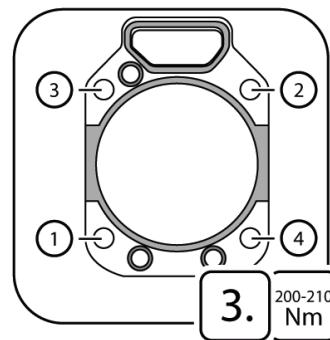

TSI 01/2018

Professional installation cylinder-head gasket

Fendt | MWM

893.278

ElringKlinger AG | Division Aftermarket

Max-Eyth-Straße 2 | D-72581 Dettingen/Erms

Fon +49 7123 724-799 | Fax +49 7123 724-798

service@elring.de | www.elring.com