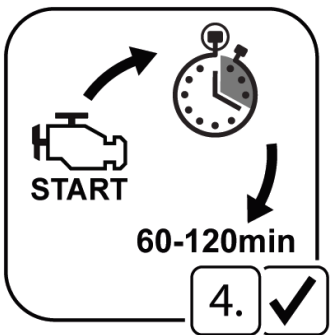

TSI 01/2018

Professional installation cylinder-head gasket

Fendt | MWM

893.278

ElringKlinger AG | Division Aftermarket

Max-Eyth-Straße 2 | D-72581 Dettingen/Erms

Fon +49 7123 724-799 | Fax +49 7123 724-798

service@elring.de | www.elring.com