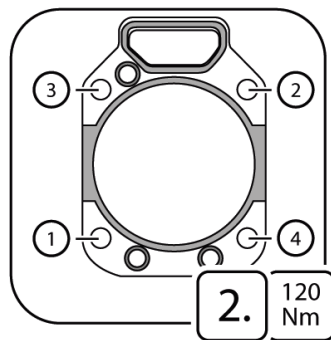

TSI 01/2018

Professional installation cylinder-head gasket

Fendt | MWM

893.278

ElringKlinger AG | Division Aftermarket

Max-Eyth-Straße 2 | D-72581 Dettingen/Erms

Fon +49 7123 724-799 | Fax +49 7123 724-798

service@elring.de | www.elring.com