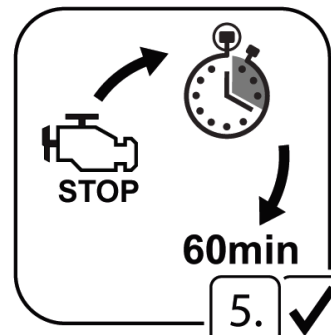

TSI 01/2018

Professional installation cylinder-head gasket

Fendt | MWM

893.278

ElringKlinger AG | Division Aftermarket

Max-Eyth-Straße 2 | D-72581 Dettingen/Erms

Fon +49 7123 724-799 | Fax +49 7123 724-798

service@elring.de | www.elring.com